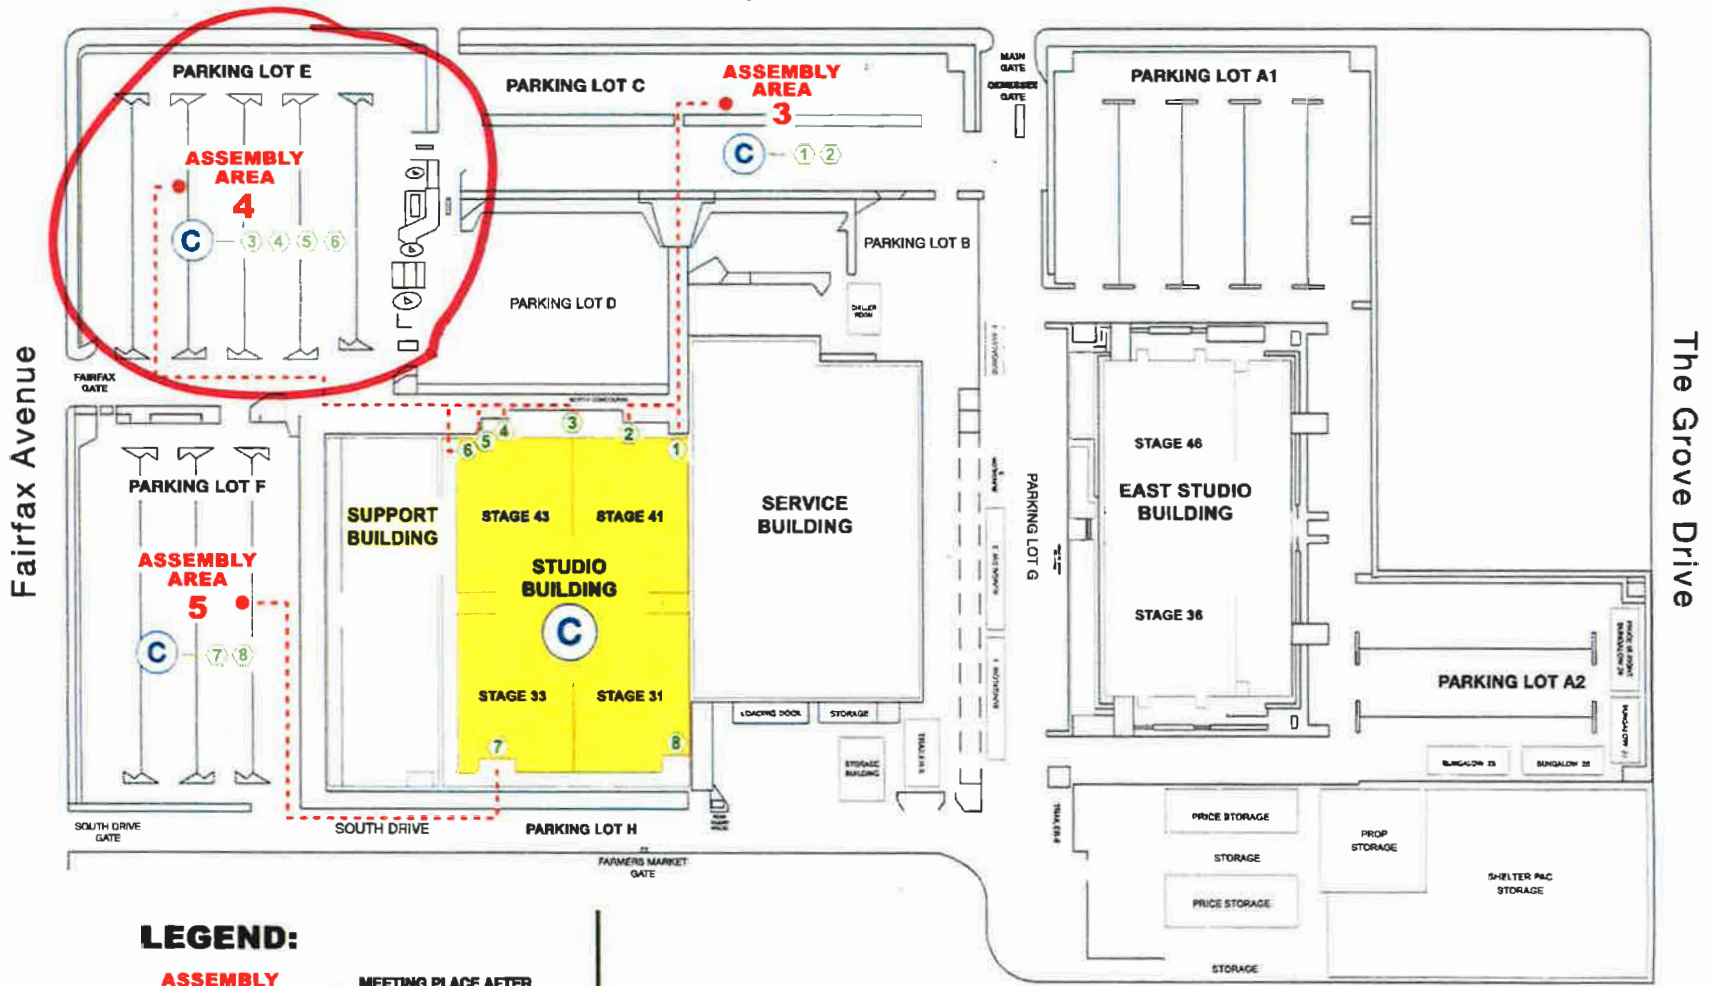

Beverly Boulevard

LEGEND:

ASSEMBLY AREA

- MEETING PLACE AFTER EXITING THE BUILDING

C-3

- BUILDING CODE WITH EXIT LOCATION NUMBER

3

- EXIT LOCATION NUMBER IN THE BUILDING

- - -

- PATH TO ASSEMBLY AREA

ASSEMBLY AREA PLAN